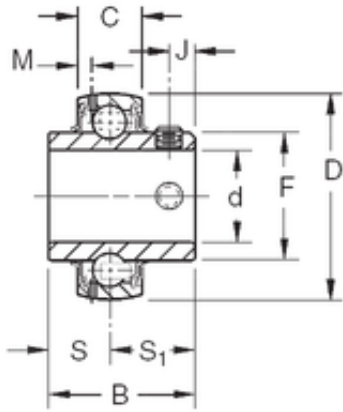

RAG Driveshaft USA CORP.

25 mm x 52 mm x 34,11 mm TIMKEN GYE25KRRB SGT Insert Bearings Spherical OD

Bearing No. GYE25KRRB SGT

Size	25x52x34.11 mm
Bore Diameter	25 mm
Outer Diameter	52 mm
Width	34,11 mm
d	25 mm
D	52 mm
B	34,11 mm
C	15 mm
S1	19,91 mm
F	33,83 mm
J	6,3 mm
M	3,86 mm
S	14,27 mm
Thread (G)	M6X1
Basic dynamic load rating (C)	15,8 kN

GYE25KRRB SGT Bearing 2D drawings and 3D CAD models