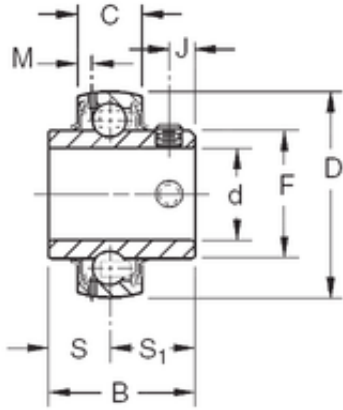

RAG Driveshaft USA CORP.

75 mm x 130 mm x 77,8 mm TIMKEN GYE75KRRB Insert Bearings Spherical OD

Bearing No. GYE75KRRB

| | |
|-------------------------------|----------------|
| Size | 75x130x77.8 mm |
| Bore Diameter | 75 mm |
| Outer Diameter | 130 mm |
| Width | 77,8 mm |
| d | 75 mm |
| D | 130 mm |
| B | 77,8 mm |
| C | 29 mm |
| S1 | 44,45 mm |
| F | 91,92 mm |
| J | 12 mm |
| M | 5,56 mm |
| S | 33,32 mm |
| Thread (G) | M12X1,75 |
| Basic dynamic load rating (C) | 69,5 kN |

GYE75KRRB Bearing 2D drawings and 3D CAD models