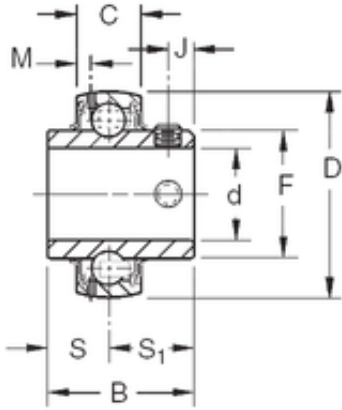

## 60 mm x 110 mm x 65,07 mm TIMKEN GYE60KRRB Insert Bearings Spherical OD

Bearing No. GYE60KRRB

Size	60x110x65.07 mm
Bore Diameter	60 mm
Outer Diameter	110 mm
Width	65,07 mm
d	60 mm
D	110 mm
B	65,07 mm
C	27 mm
S1	39,67 mm
F	76,48 mm
J	10 mm
M	5,13 mm
S	25,4 mm
Thread (G)	M10X1,5
Basic dynamic load rating (C)	58,5 kN

GYE60KRRB Bearing 2D drawings and 3D CAD models