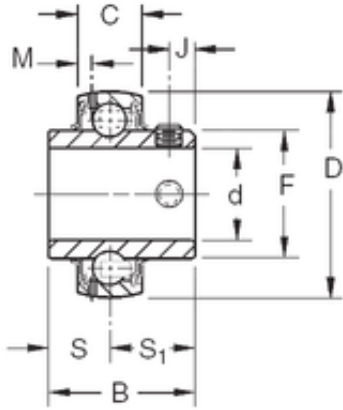

RAG Driveshaft USA CORP.

12,7 mm x 40 mm x 27,38 mm TIMKEN GY1008KRRB Insert Bearings Spherical OD

Bearing No. GY1008KRRB

Size	12.7x40x27.38 mm
Bore Diameter	12,7 mm
Outer Diameter	40 mm
Width	27,38 mm
d	12,7 mm
D	40 mm
B	27,38 mm
C	12 mm
S1	15,88 mm
F	22,86 mm
J	4,55 mm
M	2,72 mm
S	11,5 mm
Thread (G)	M5X0,8
Basic dynamic load rating (C)	10,6 kN

GY1008KRRB Bearing 2D drawings and 3D CAD models